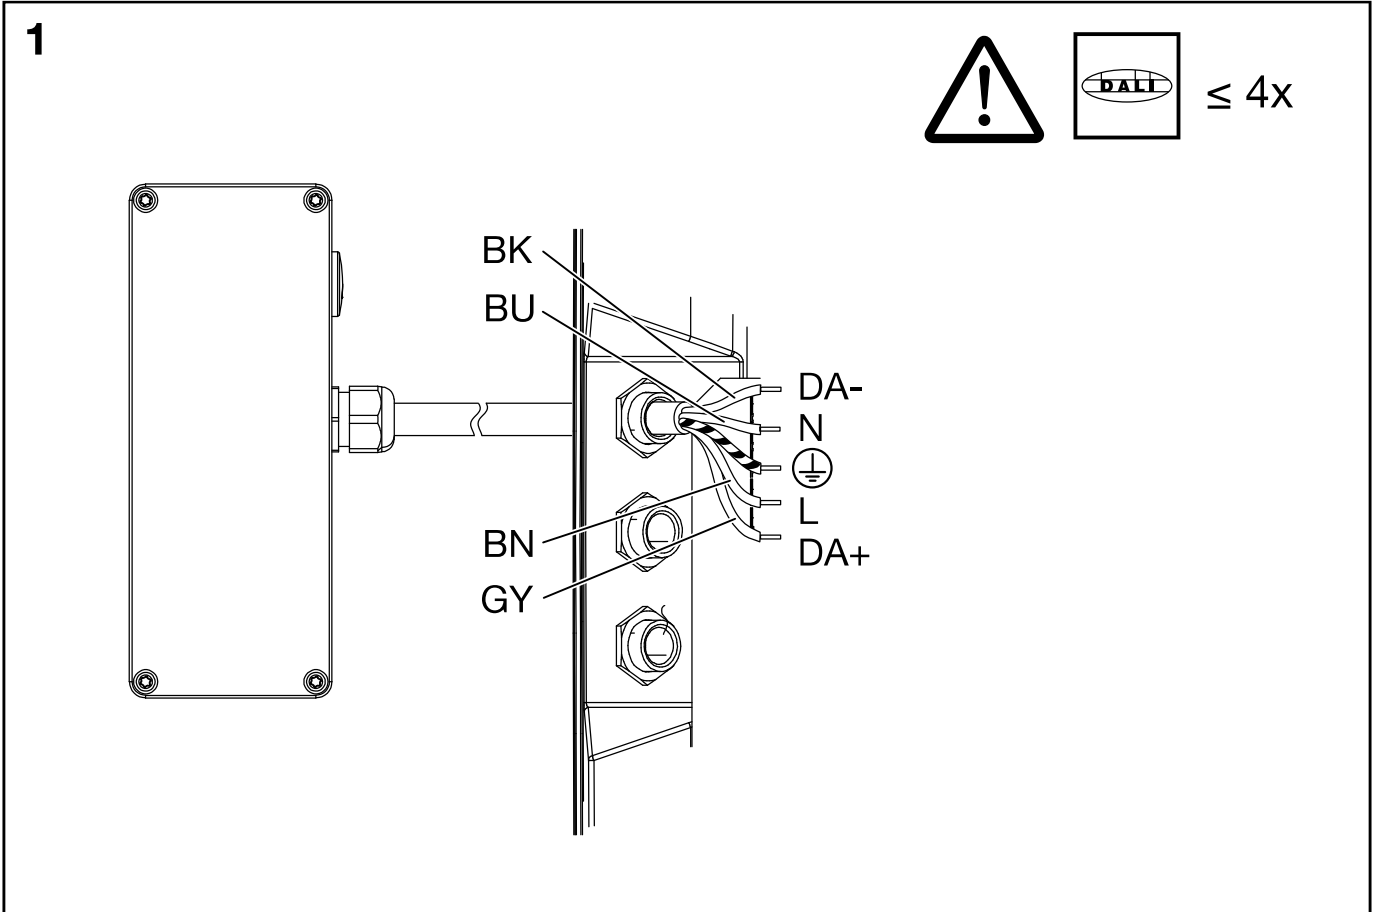

## Siteco Connect Sports

5XA7694...

5XA...

**siteco**

Steuerung / control - Siteco Connect Sports

CASAMBI

Downloads  
(App Android / iOS)

IP66