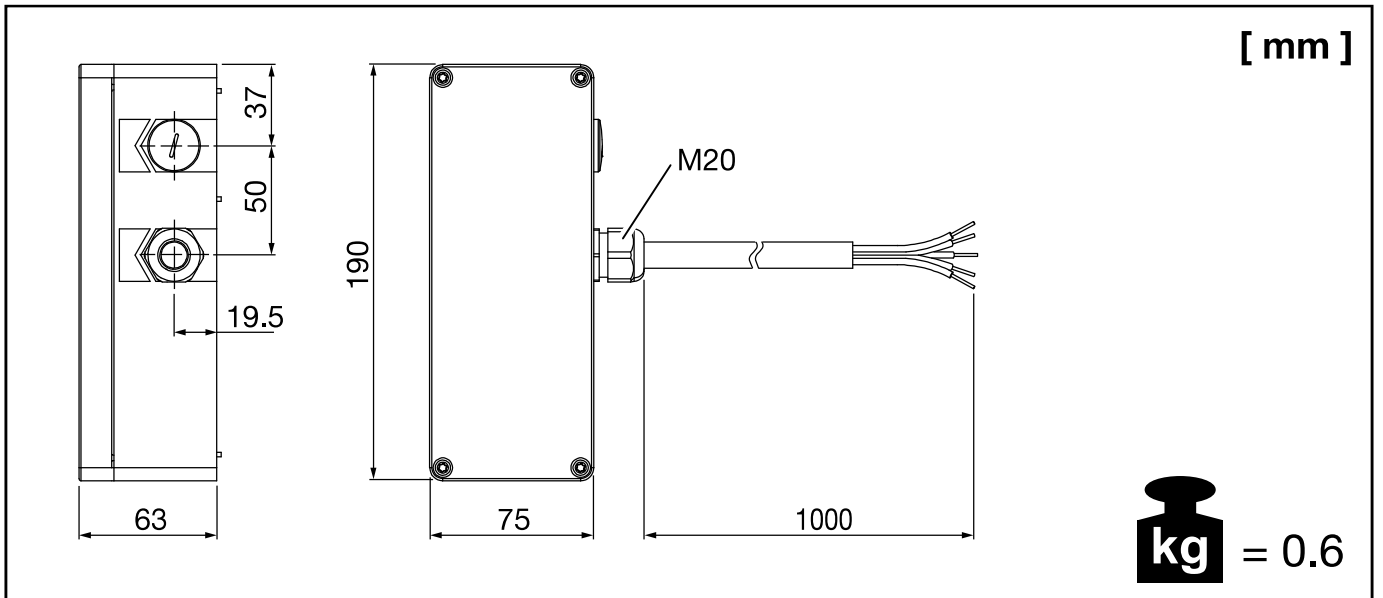

## Siteco Connect Sports

5XA7694...

5XA...

**siteco**

Steuerung / control - Siteco Connect Sports

CASAMBI

Downloads  
(App Android / iOS)

IP66