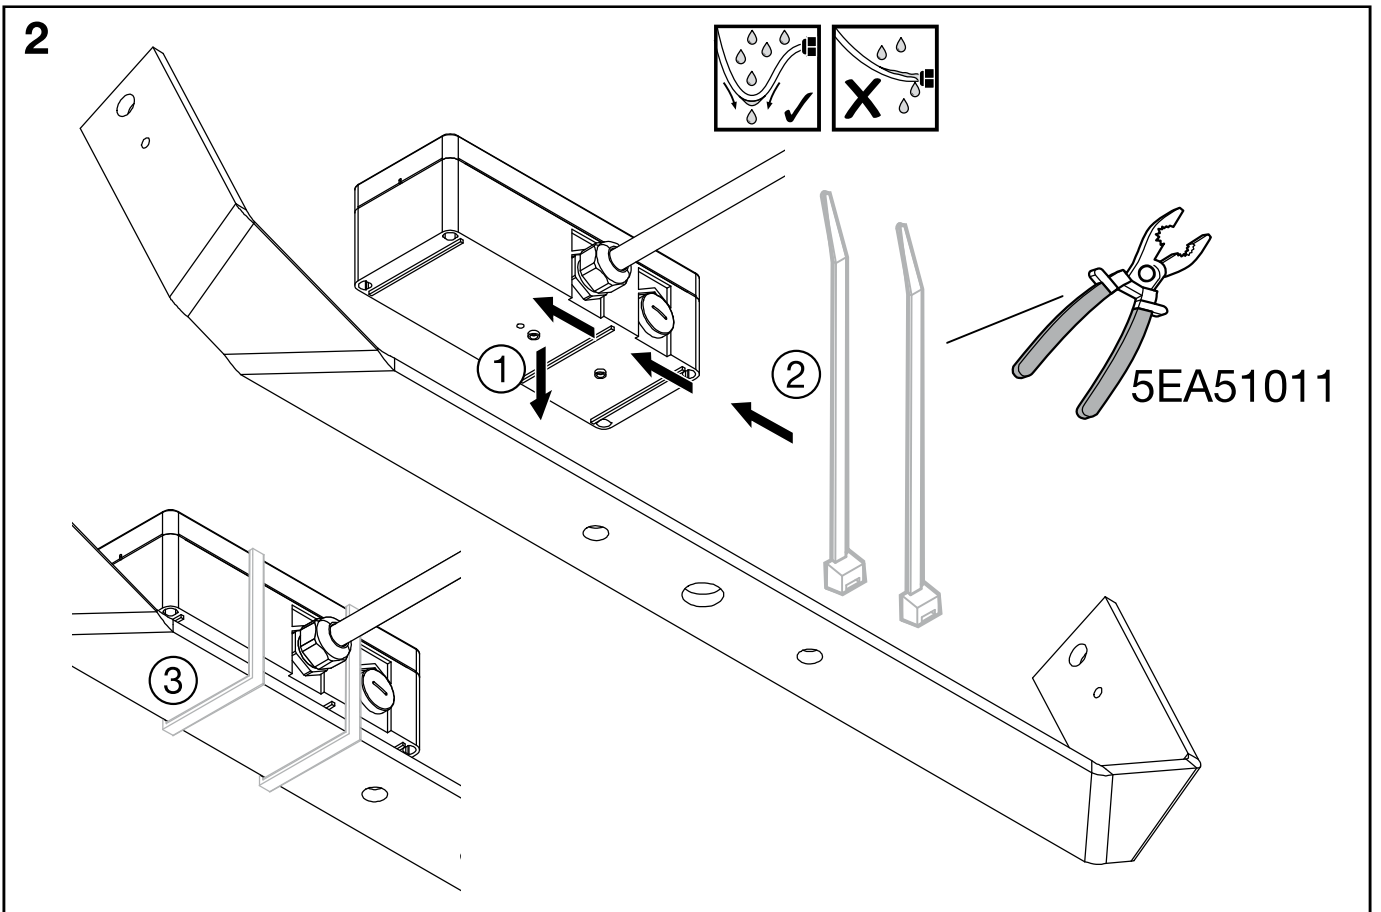

## Siteco Connect Sports

5XA7694...

5XA...

**siteco**

Steuerung / control - Siteco Connect Sports

CASAMBI

Downloads  
(App Android / iOS)

IP66