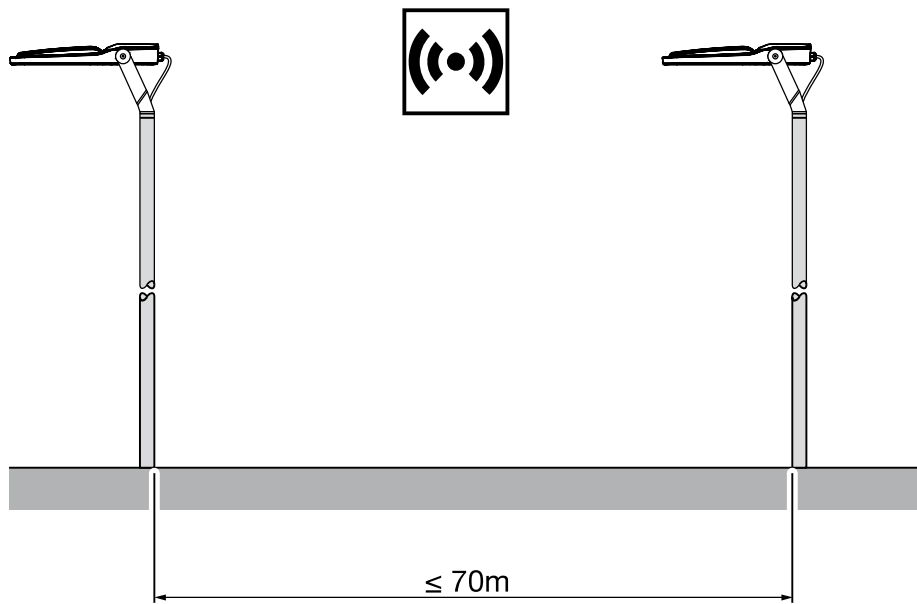

## Siteco Connect Sports

5XA7694...

5XA...

**siteco**

Steuerung / control - Siteco Connect Sports

CASAMBI

Downloads  
(App Android / iOS)

IP66